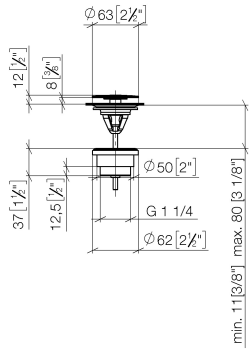

Basin Waste without press-closing 1 1/4" - Matte Black

IMO

10 126 970

Only suitable for sinks without an overflow.

10 126 970

mm [inches]

10 126 970

Parts for other finishes can be found here: [Chrome](#)

Spare parts list

No.	Item Number	Name	Quantity used	Delivery time
1	09 31 20 097-33	plug	1	30
2	09 30 30 179 90	screw	1	2
3	09 11 01 038-33	cup	1	30
4	09 14 05 061 90	seal	1	2
5	09 14 03 153 90	seal	1	2
6	09 11 10 156-33	connection	1	60