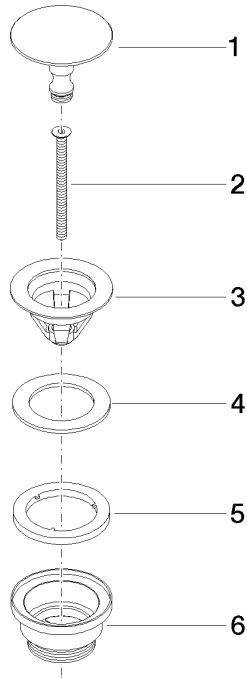

10 126 970

Fits: IMO, LULU, MADISON, MEM, TARA,
CL.1, LISSÉ, VAIA, META, CYO

	Matte Black	10 126 970-33
	Chrome	10 126 970-00
	Brushed Platinum	10 126 970-06
	Platinum	10 126 970-08
	Durabross (23kt Gold)	10 126 970-09
	Dark Chrome	10 126 970-19
	Light Gold	10 126 970-26
	Brushed Light Gold	10 126 970-27
	Brushed Durabross (23kt Gold)	10 126 970-28
	Brushed Bronze	10 126 970-42
	Brushed Champagne (22kt Gold)	10 126 970-46
	Champagne (22kt Gold)	10 126 970-47
	Brushed Chrome	10 126 970-93
	Brushed Dark Platinum	10 126 970-99

Basin Waste without press-closing 1 1/4" - Matte Black

IMO

10 126 970

Only suitable for sinks without an overflow.

10 126 970

mm [inches]

10 126 970

Parts for other finishes can be found here: [Chrome](#)

Spare parts list

No.	Item Number	Name	Quantity used	Delivery time
1	09 31 20 097-33	plug	1	30
2	09 30 30 179 90	screw	1	2
3	09 11 01 038-33	cup	1	30
4	09 14 05 061 90	seal	1	2
5	09 14 03 153 90	seal	1	2
6	09 11 10 156-33	connection	1	60